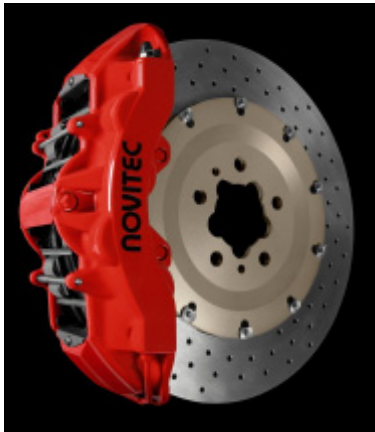

612 Novitec Rosso Price List

Effective June, 2009

Part number	Description	Price
F4.612.01	9x19 silver aluminum wheel (front, each)	1,390.00
F4.612.02	12.5x20 silver aluminum wheel (rear, each)	1,840.00
F5.612.10	10mm hub-centric aluminum spacer, pair	440.00
F5.612.11	15mm hub-centric aluminum spacer, pair	490.00
F5.612.12	20mm hub-centric aluminum spacer, pair	540.00
F5.612.15	titanium lug bolt, set of 10, fits 10+15mm spacer	990.00
F5.612.16	titanium lug bolt, set of 10, fits 20mm spacer	990.00

949-722-9307 x801 voice, 949-722-9013 fax

www.carobu.com

tate@carobu.com

612 Novitec Rosso Price List

Effective June, 2009

Part number	Description	Price
F2.612.10	set of 4 SS brake lines for standard brake system	590.00
F2.612.04	Brembo 6 piston/380mm brake set (F & R), red	14,490.00
F2.612.07	Brembo 6 piston/380mm brake set (F & R), yellow	14,490.00